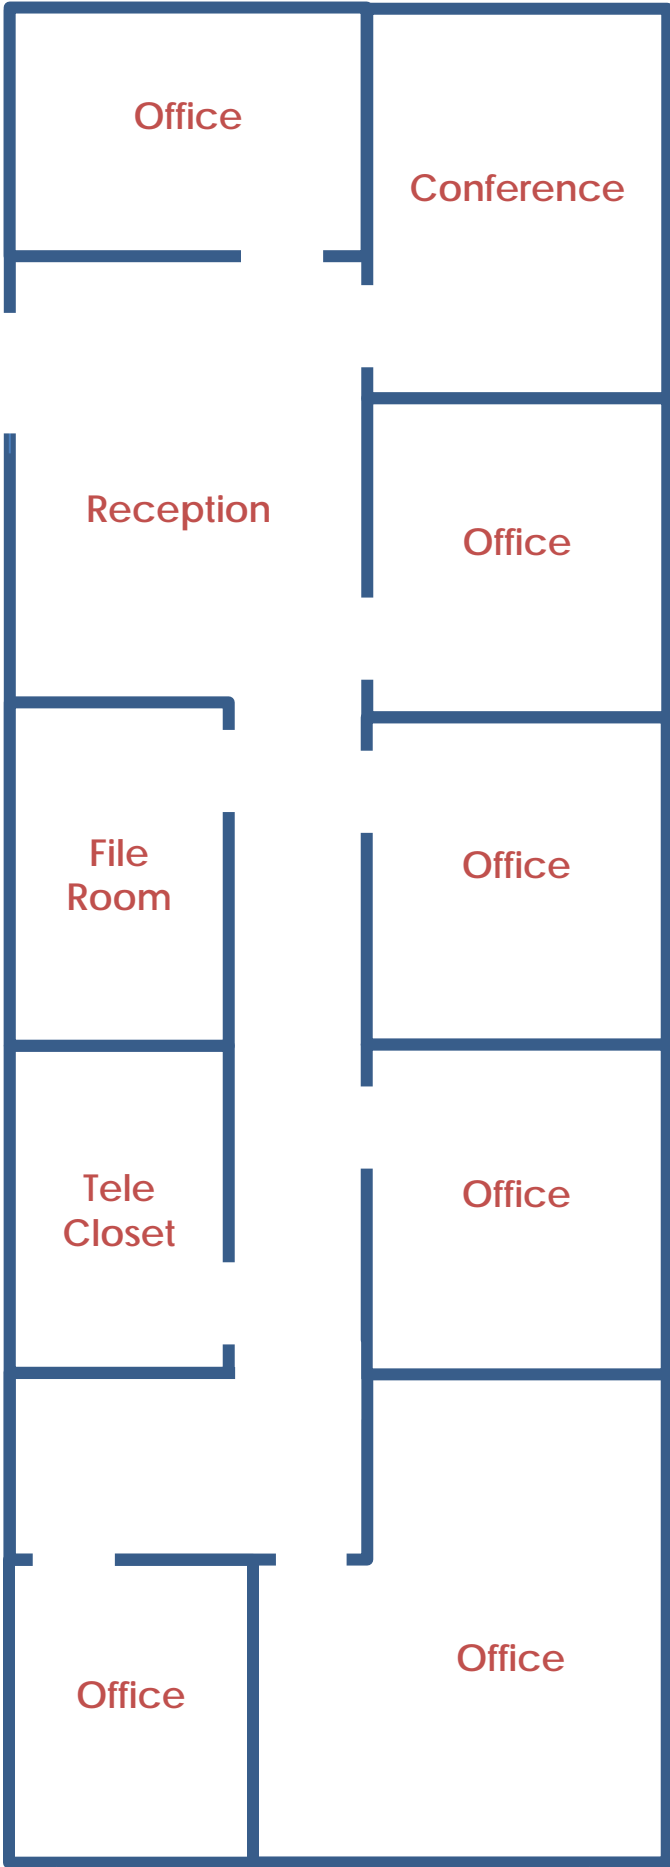

Not to Scale

-----Windows-----

-----Windows-----